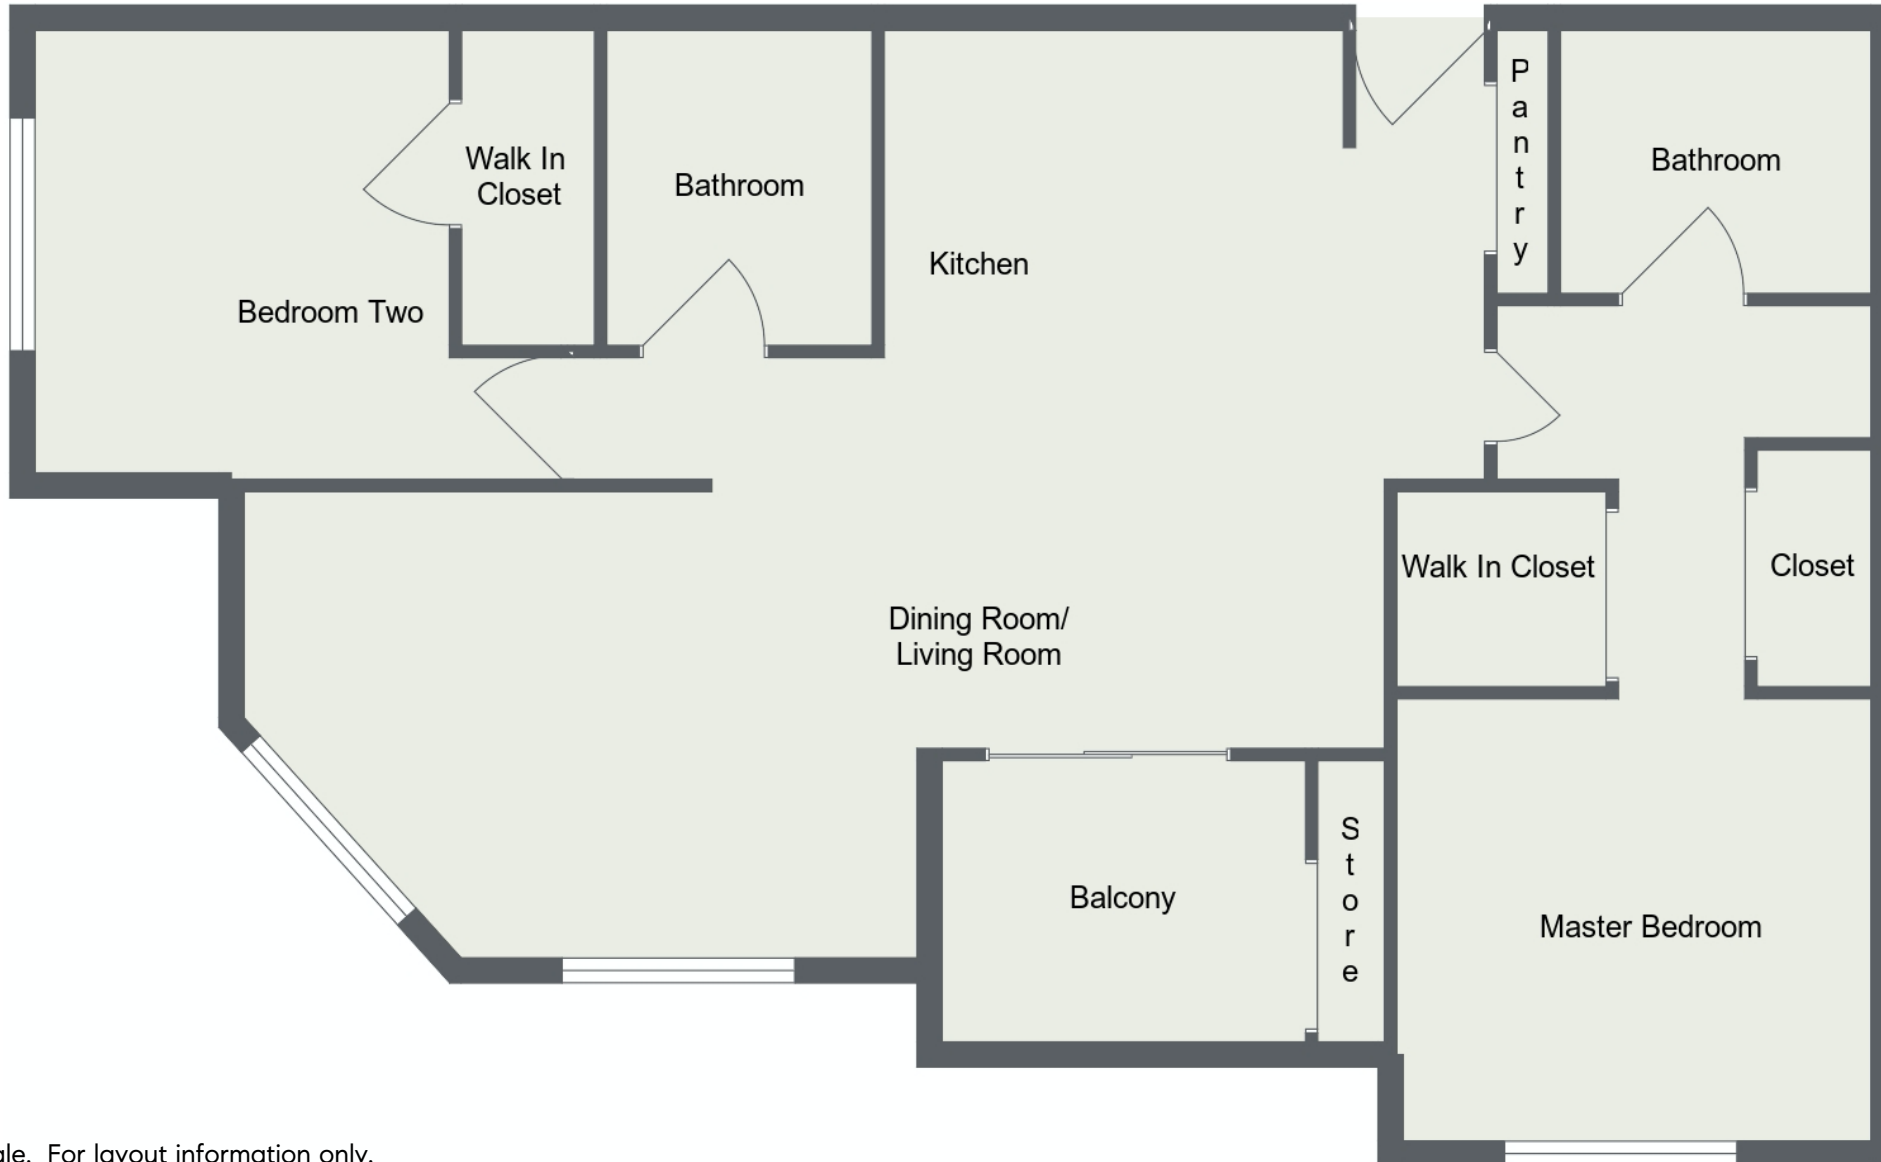

6400 Christie Ave, Unit 3402

Not to scale. For layout information only.

CHRISTIE AVENUE

64 th. STREET

65 th. STREET

L LAUNDRY
E ELEVATOR

6400 Christie Avenue, Emeryville Sales Center open daily Phone: 510-597-1888 Fax: 510.595.1843 LiveAtBridgewater.com