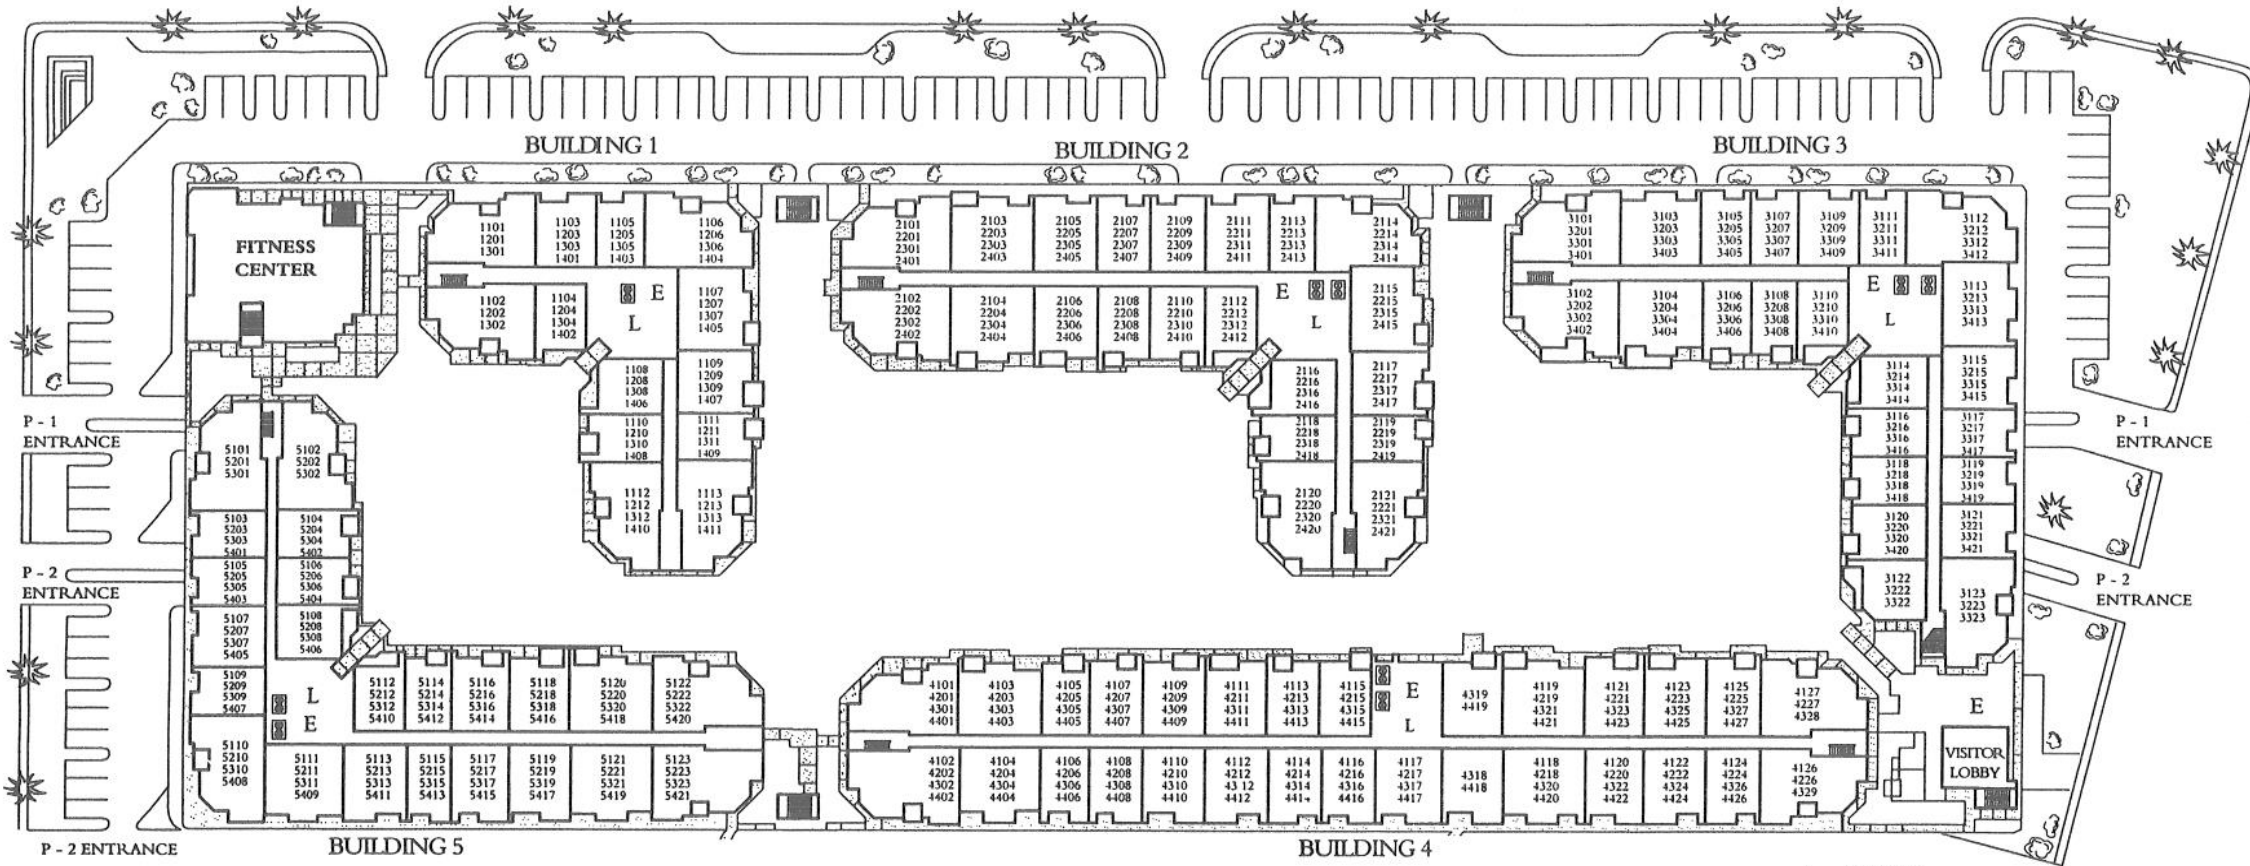

6400 Christie Ave, Unit 3402

Not to scale. For layout information only.

CHRISTIE AVENUE

64 th. STREET

65 th. STREET

L LAUNDRY
E ELEVATOR

6400 Christie Avenue, Emeryville Sales Center open daily Phone: 510-597-1888 Fax: 510.595.1843 LiveAtBridgewater.com